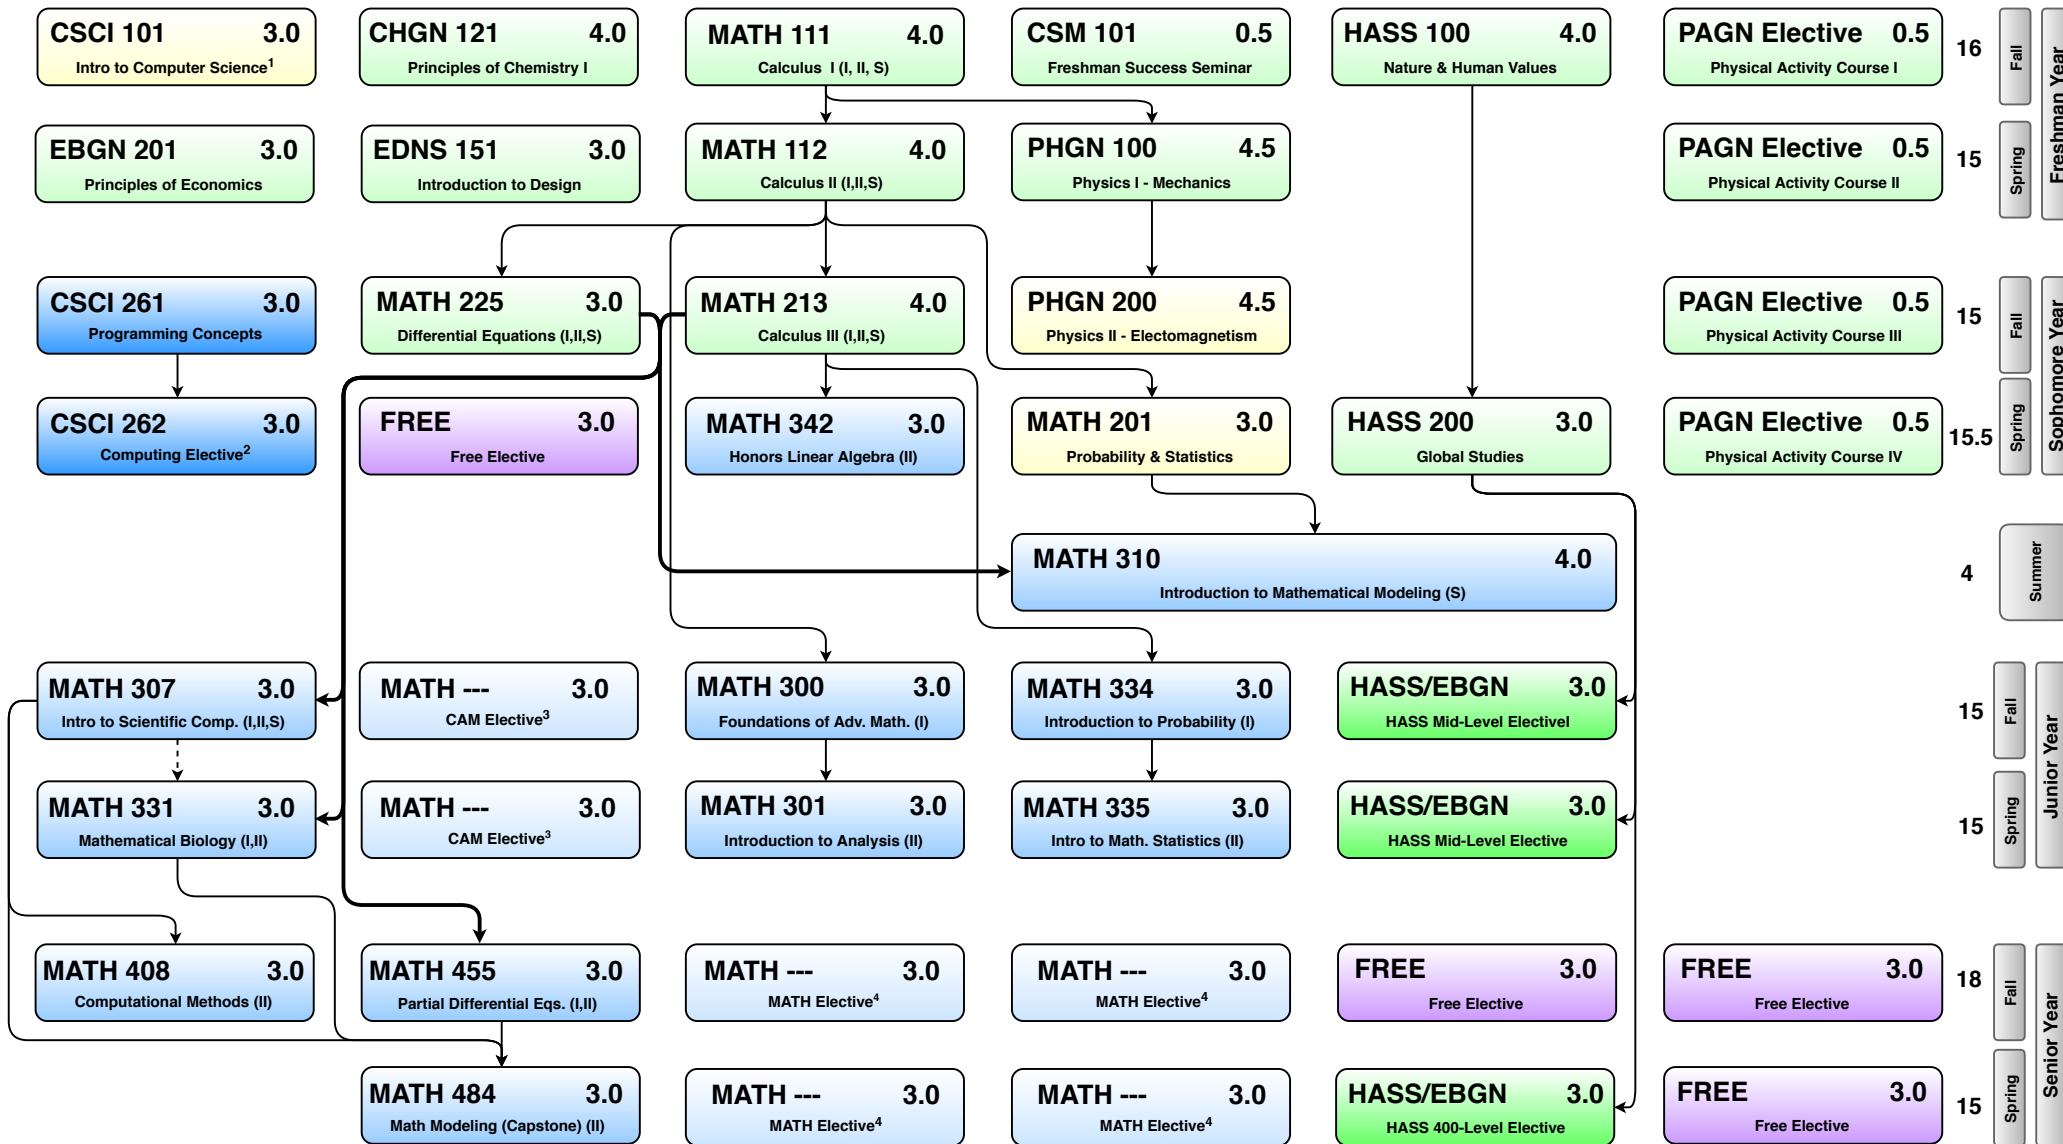

Bachelor of Science in Applied Mathematics & Statistics

CAM

2018 - 2019 Catalog

Core
 Science Electives
 Major Courses
 Free Electives

128.5 hrs

¹ CSCI-101 may be substituted with CBEN-110, CHGN-122 or CHGN-125 as part of the Distributed Science requirements.

Note: All courses may not fall during the semester indicated.

² Computing elective may be satisfied by CSCI-262 or any other approved computationally intensive course.

³ CAM electives: CAM students must choose at least 2 electives from the Mathematics-CAM elective list given in the 2018-19 catalog.

⁴ MATH electives: CAM students may choose up to 4 electives from the CAM/STAT elective list given in the 2018-19 catalog.